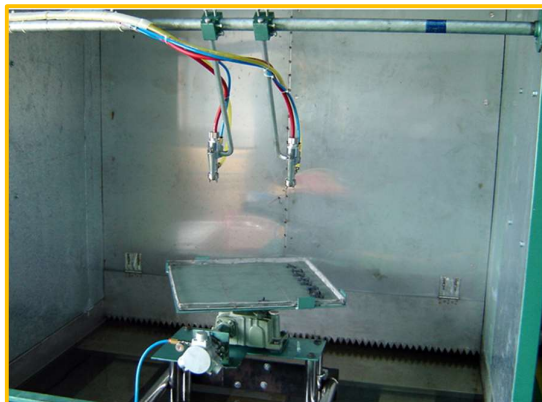

Spray Booth, Mixing Room

Customer Reference

ENKEI THAI Co.,Ltd

Thai Jurong Engineering Limited

WANGCHAO SHIPYARD Co.,Ltd

Tesco Engineers Co., Ltd.

Practicum Engineering co., Ltd

บจก.สยามเม็ททัล